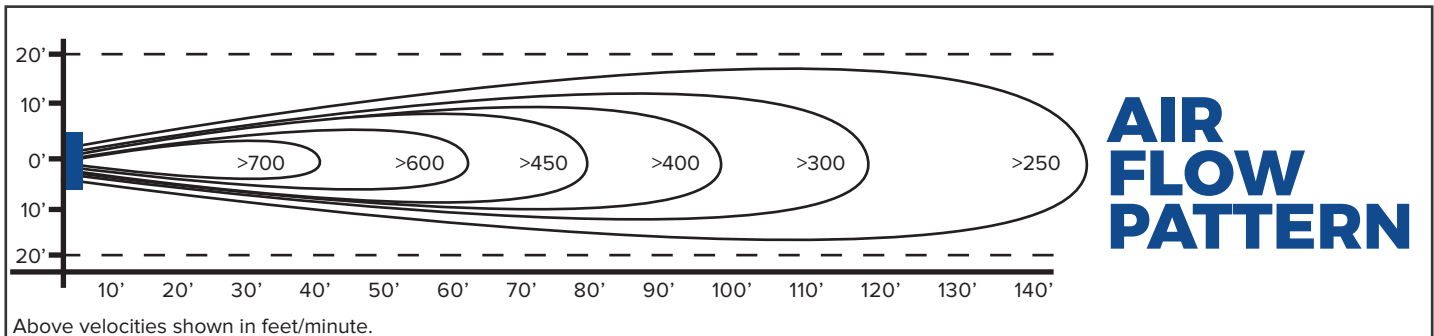

AIR FLOW PATTERN