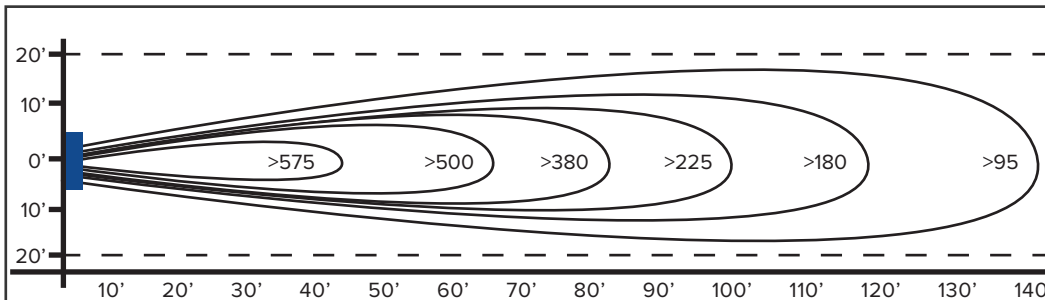

AIR FLOW PATTERN

Above velocities shown in feet/minute.