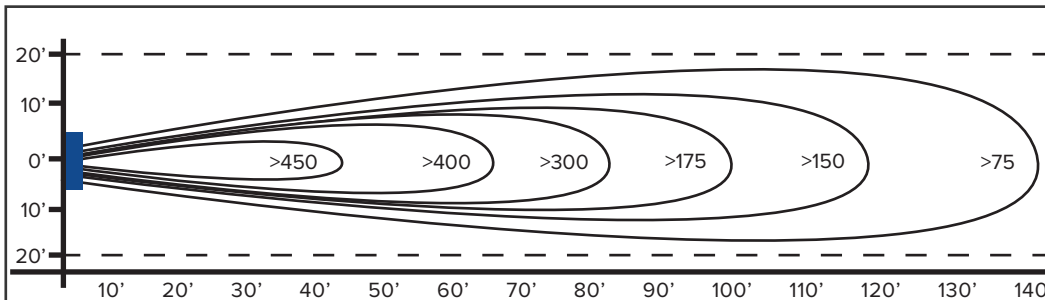

Above velocities shown in feet/minute.

AIR FLOW PATTERN