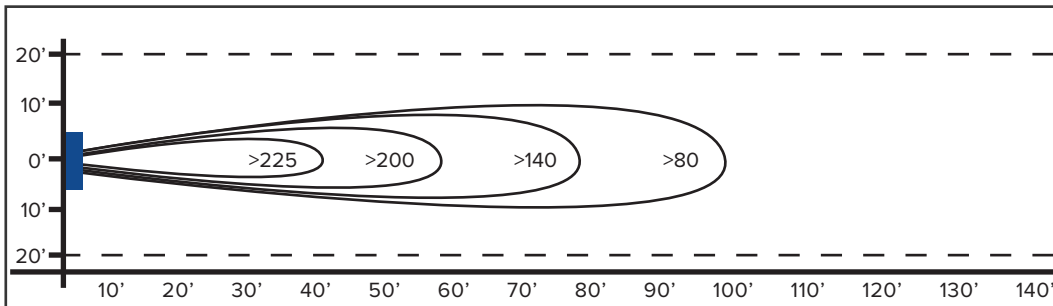

AIR FLOW PATTERN

Above velocities shown in feet/minute.